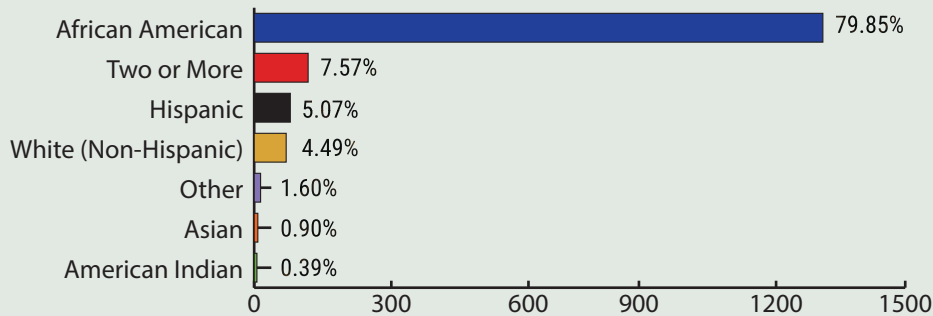

INCREASE IN ATTENDANCE FROM PREVIOUS YEAR

5.01%

COUNTIES REPRESENTED

KY - Bullitt, Daviess, Fayette, Hardin, Jefferson, Madison

IN - Clark

GRADE OF ATTENDEES

STUDENTS WHO WOULD PREFER TO ATTEND AN HBCU

AVERAGE CUMULATIVE GPA

3.05

STATISTICAL OVERVIEW

For more information contact mail@showcasehbcu.com or visit showcasehbcu.com

RACIAL DEMOGRAPHICS OF STUDENT ATTENDEES

37%
MALE STUDENT ATTENDEES

↑ Increase from 2024 (33%)

55
SCHOOLS ATTENDED

95

TOTAL EVENT VOLUNTEERS

TOP 4 CAREER FIELDS OF INTEREST

1. HEALTHCARE
2. BUSINESS
3. ENGINEERING
4. EDUCATION

THIS WOULDN'T BE POSSIBLE WITHOUT OUR EVENT SPONSORS