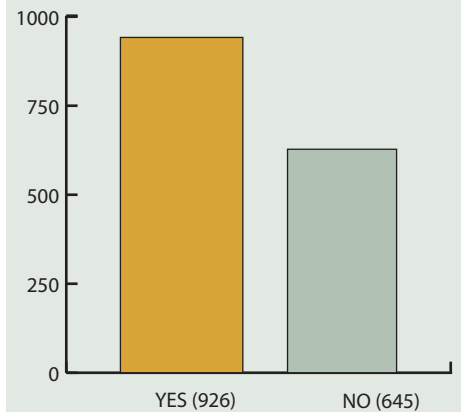

STATISTICAL OVERVIEW

For more information contact mail@showcasehbcu.com or visit showcasehbcu.com

1,571

TOTAL REGISTERED STUDENTS

39%

WERE ATTENDING A COLLEGE FAIR FOR THE FIRST TIME

962

WOULD BE THE FIRST IN THEIR FAMILY TO GO TO COLLEGE

INCREASE IN ATTENDANCE FROM PREVIOUS YEAR

5.01%

COUNTIES REPRESENTED

KY - Bullitt, Daviess, Fayette, Hardin, Jefferson, Madison

IN - Clark

GRADE OF ATTENDEES

STUDENTS WHO WOULD PREFER TO ATTEND AN HBCU

AVERAGE CUMULATIVE GPA

3.05

STATISTICAL OVERVIEW

For more information contact mail@showcasehbcu.com or visit showcasehbcu.com

RACIAL DEMOGRAPHICS OF STUDENT ATTENDEES

37%
MALE STUDENT ATTENDEES

↑ Increase from 2024 (33%)

55
SCHOOLS ATTENDED