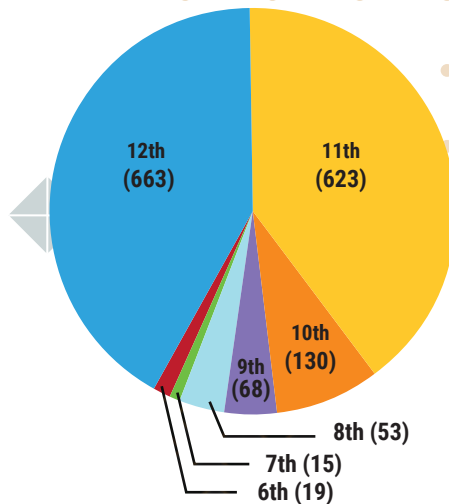

STATISTICAL OVERVIEW

For more information contact mail@showcasehbcu.com or visit showcasehbcu.com

1,571

TOTAL REGISTERED STUDENTS

39%

WERE ATTENDING A COLLEGE FAIR FOR THE FIRST TIME

962

WOULD BE THE FIRST IN THEIR FAMILY TO GO TO COLLEGE

INCREASE IN ATTENDANCE FROM PREVIOUS YEAR

5.01%

COUNTIES REPRESENTED

KY - Bullitt, Daviess, Fayette, Hardin, Jefferson, Madison

IN - Clark

GRADE OF ATTENDEES

STUDENTS WHO WOULD PREFER TO ATTEND AN HBCU

AVERAGE CUMULATIVE GPA

3.05

STATISTICAL OVERVIEW

For more information contact mail@showcasehbcu.com or visit showcasehbcu.com

RACIAL DEMOGRAPHICS OF STUDENT ATTENDEES

37%
MALE STUDENT ATTENDEES

↑ Increase from 2024 (33%)

55
SCHOOLS ATTENDED